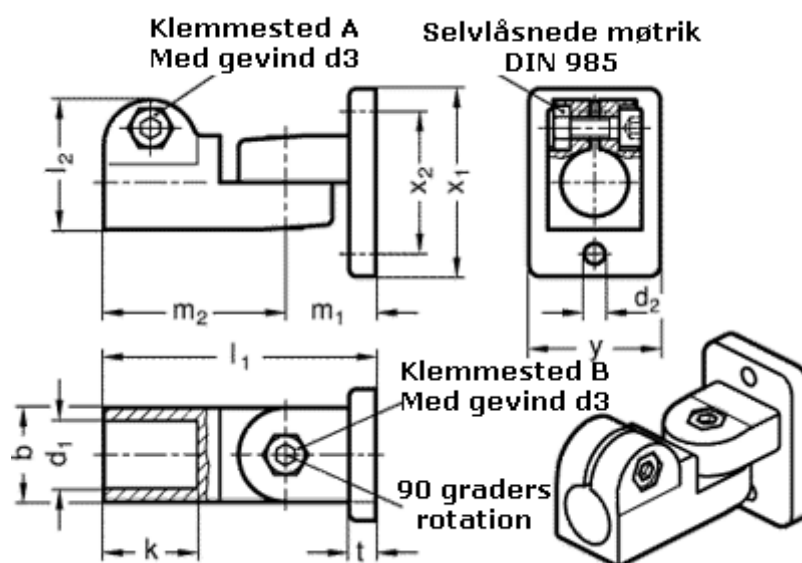

Article number: 20281B162SW

Description: E+G Swivel clamp connector joint
GN281-B16-2-SW

Measures

b = 25	m2 = 48.5
d1 = B16	t = 7
d2 = 5.5	x1 = 50
d3 = M 6	x2 = 38
k = 25	y = 35
l1 = 72.5	
l2 = 34.5	
m1 = 24	